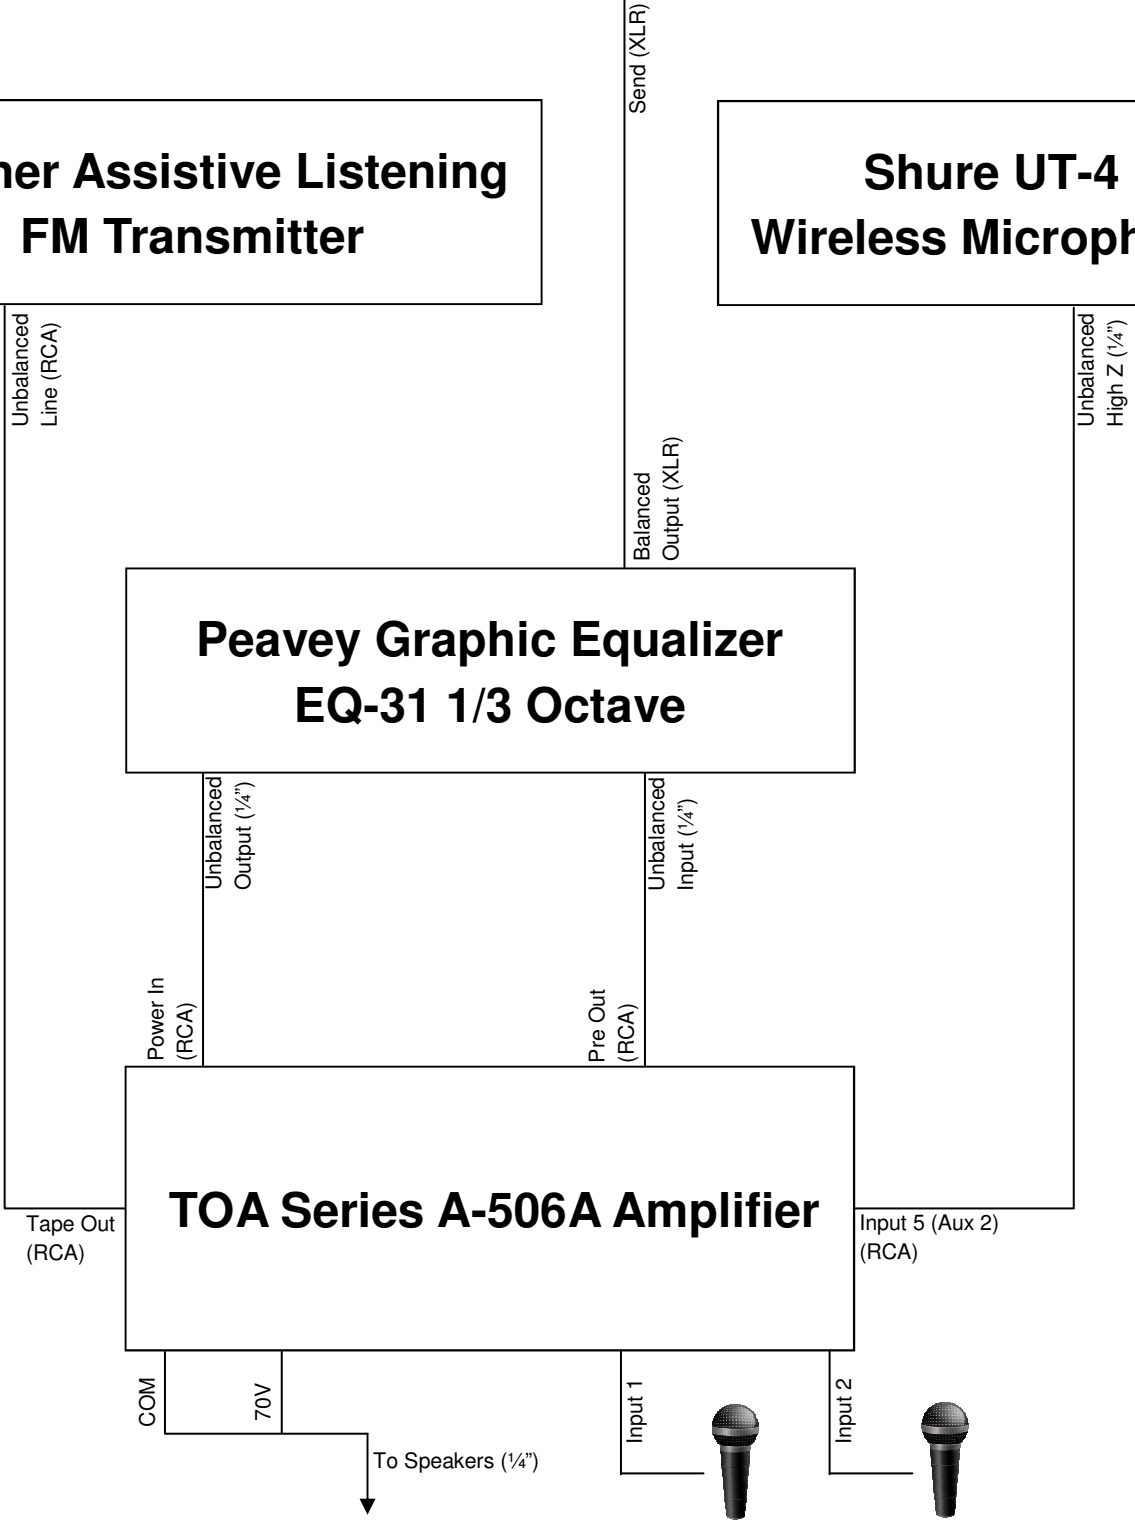

**JK Audio AutoHybrid**

**Gentner Assistive Listening  
FM Transmitter**

**Shure UT-4  
Wireless Microphone**

**Peavey Graphic Equalizer  
EQ-31 1/3 Octave**

**TOA Series A-506A Amplifier**

Unbalanced  
Line (RCA)

Send (XLR)

Balanced  
Output (XLR)

Unbalanced  
High Z (1/4")

Unbalanced  
Output (1/4")

Unbalanced  
Input (1/4")

Power In  
(RCA)

Pre Out  
(RCA)

Tape Out  
(RCA)

Input 5 (Aux 2)  
(RCA)

COM

70V

To Speakers (1/4")

Input 1

Input 2